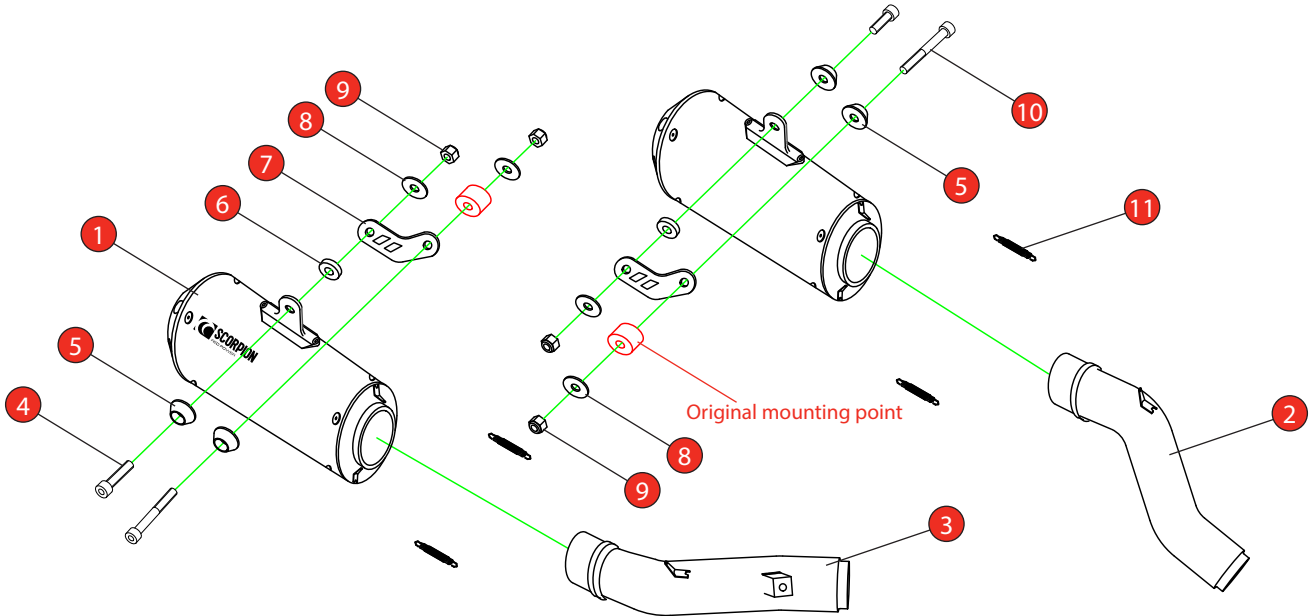

Bike	Kawasaki Z1000 SX	Part	PKA-109
Year	2017-19	Fit Kit	Z039.10658
Notes	Where not supplied use original fittings. OEM Gaskets are required when fitting Scorpion connecting pipes.	dB Killer	SCEXDBK46 (TYPE PA)

Estimated Fitting Time: 60 Minutes

NO.	PART NO.	DESCRIPTION	QTY
1	PSC468	Red Power Silencer	2
2	CP1049	L/H Connecting Pipe	1
3	CP1050	R/H Connecting Pipe	1
Fit Kit - Z039.10658			
4	Z017.10073	M8 x 25mm Cap Head Bolt	2
5	Z026.20068	Alloy Bolt Finisher	4
6	Z026.20281	5mm Black Spacer	2
7	Z007.31633	Mounting Bracket	2
8	Z017.10825	M8 x 25mm Washer	4
9	Z017.10062	M8 Nyloc Nut	4
10	Z017.10081	M8 x 65mm Cap Head Bolt	2
11	Z028.10030	Rubber Coated Spring	4

E-MARK	e24 00110
DATE	23/09/19
ISSUE	00
AUTHORISED	M.Ydlibi

NOTE: ENSURE SCORPION SYSTEM IS CLEAR OF MOVING PARTS AND ALL ORIGINAL FUNCTIONS WORK CORRECTLY.

STAY CONNECTED TO RED POWER.

	Kawasaki Z1000 SX	Part	PKA-109
Year	2017-Current	Fit Kit	Z039.10658
Notes	Where not supplied use original fittings. OEM Gaskets are required when fitting Scorpion connecting pipes.	dB Killer	SCEXDBK46 (TYPE PA)

Estimated Fitting Time: 60 Minutes

A) Remove original exhaust from bike, taking care to keep all original components in a safe place.

B) Refit Scorpion exhaust as per line diagram above.

C) When fitted take bike for a short ride to ensure all functions are correct.