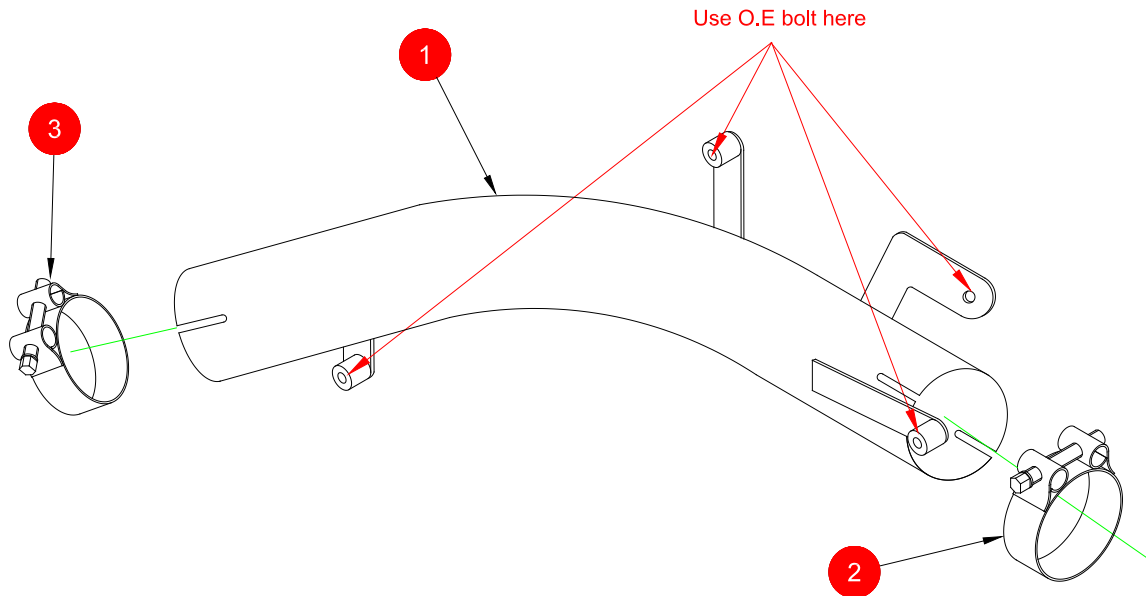

Box: PLOCK 1

BIKE	KAWASAKI ZX 10 R	PART NO.	KA - 80 - CR
YEAR	2008 - 2010	FIT KITS	Z039.10493
NOTES	Use standard fittings where not supplied Remove standard gasket if fitted.	FEATURES	Will fit with standard silencer and RP1-GP

- 1 De-Silencer Connecting Pipe CP740
- 2 55-59mm Band Clamp (Z016.10004)
- 3 59-63mm Band Clamp (Z016.10001)

E-MARK	RACE USE ONLY
ISSUE NO.	01
DATE	18/07/18
AUTHORISED	M.Ydlibi
CHECKED	

NOTE: ENSURE SCORPION SYSTEM IS CLEAR OF MOVING PARTS AND ALL ORIGINAL FUNCTIONS WORK CORRECTLY.