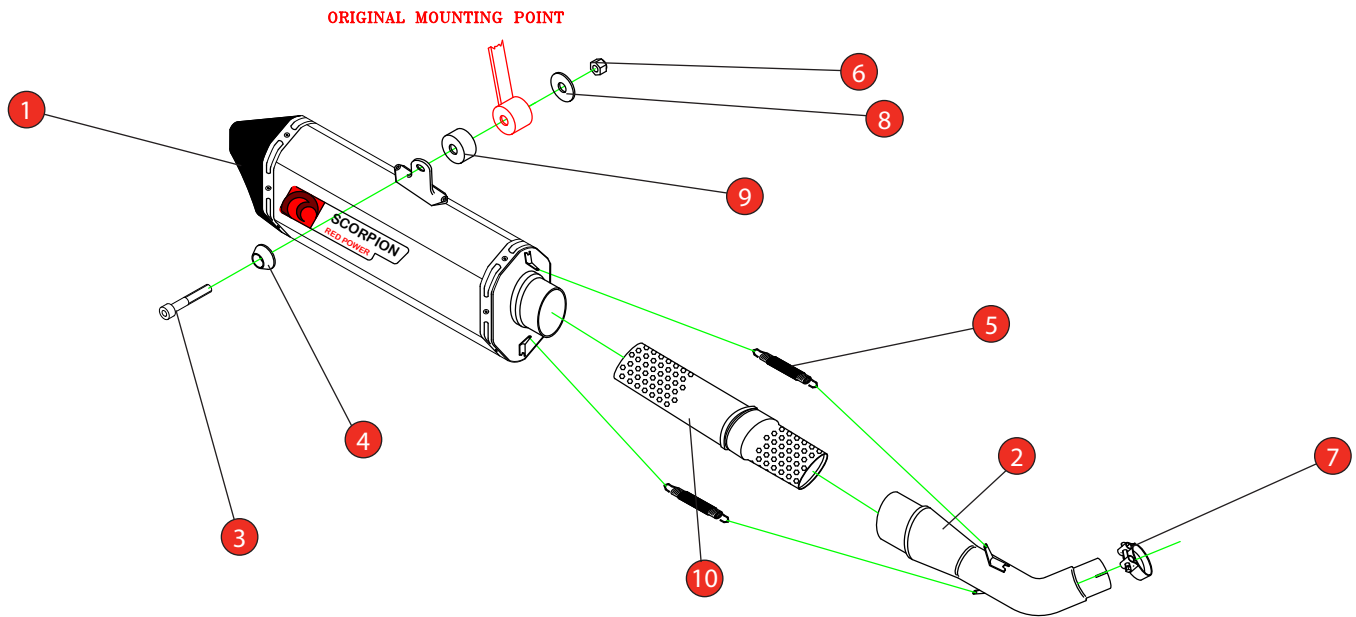

Box: PLOCK 2 Estimated Fitting Time: 1 Hour

BIKE	Suzuki SV650	PART NO.	RSI-120
YEAR	2016 - ON	FIT KITS	Z039.10584
NOTES	Use standard fittings where not supplied Remove standard gasket if fitted.	DB-Killer	SCEXDBK23 - (Type V)

- | | |
|---|------------------------------------|
| 1 Serket Taper Silencer RSC370 | 8 M8 x 30mm Washer (Z017.12754) |
| 2 Connecting Pipe CP914 | 9 M8 x 5mm Spacer (Z026.20281) |
| 3 M8 x 55mm Cap Head Bolt (Z017.10079) | 10 Double ended flute (Z028.20189) |
| 4 Alloy Bolt Finisher (Z026.20068) | |
| 5 2 x Rubber Coated Spring (Z028.10030) | |
| 6 M8 Nyloc Nut (Z017.10062) | |
| 7 37-40mm Clamp (Z016.10006) | |