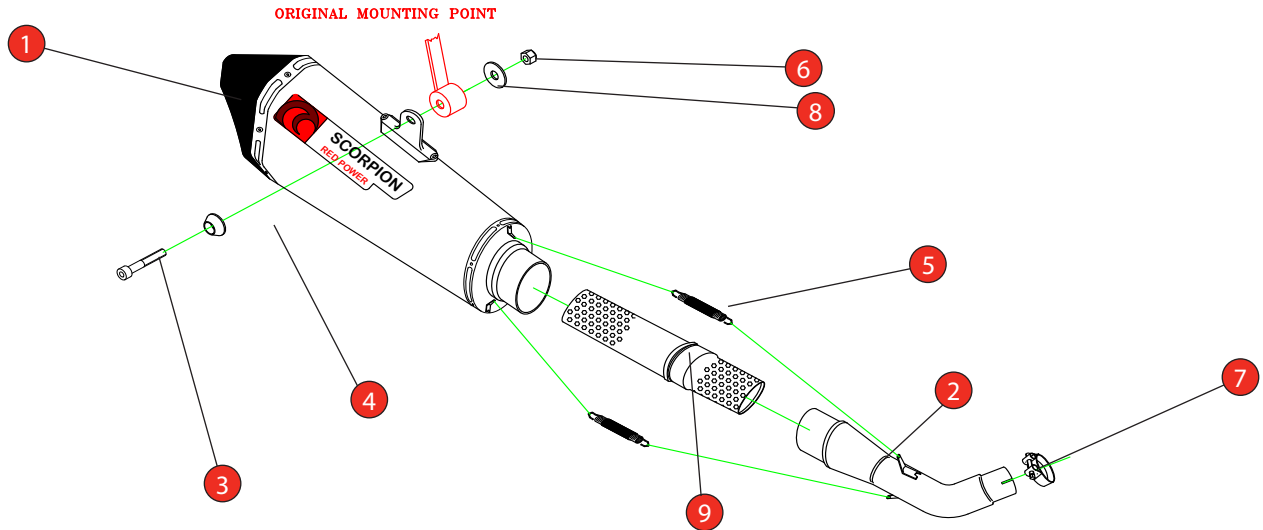

Box: PLOCK 2 Estimated Fitting Time: 1 Hour

BIKE	Suzuki SV650	PART NO.	RSI-119
YEAR	2016 - ON	FIT KITS	Z039.10583
NOTES	Use standard fittings where not supplied Remove standard gasket if fitted.	FEATURES	SCEXDBK23 - (Type V)

- 1 Serket Taper Silencer RSC231
- 2 Connecting Pipe CP914
- 3 M8 x 50mm Cap Head Bolt (Z017.10078)
- 4 Alloy Bolt Finisher (Z026.20068)
- 5 2 x Rubber Coated Spring (Z028.10030)
- 6 M8 Nyloc Nut (Z017.10062)
- 7 37-40mm Clamp (Z016.10006)

- 8 M8 x 30mm Washer (Z017.12754)
- 9 Double Ended Flute (Z028.20189)

E-MARK	BSAU 193a 1990/t3
ISSUE NO.	03
DATE	24/09/21
AUTHORISED	M.Ydlibi
CHECKED	

NOTE: ENSURE SCORPION SYSTEM IS CLEAR OF MOVING PARTS AND ALL ORIGINAL FUNCTIONS WORK CORRECTLY.