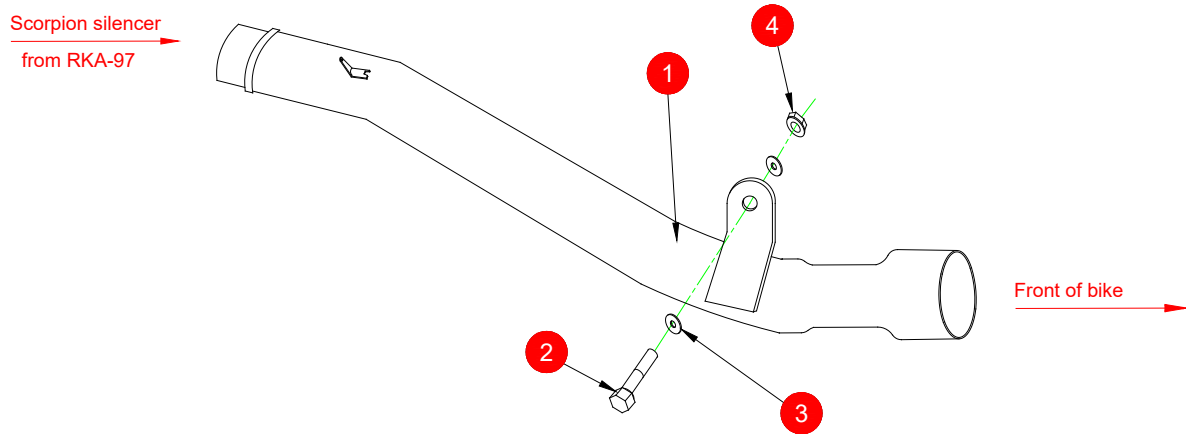

Box: PLOCK 1

BIKE	KAWASAKI ZX6 R 636	PART NO.	KA-99
YEAR	2013-18	FIT KITS	Z039.20477
NOTES	Use standard fittings where not supplied Remove standard gasket if fitted.	FEATURES	Silencer replacement section

Must be used with RKA-97 (deleting CP708)
Use RKA-97 Fitting instructions

- 1 Connecting Pipe CP709
- 2 M10 x 60mm Hex Head Bolt (Z017.10115)
- 3 2 x M10 x 25mm Washers (Z017.11015)
- 4 M10 Nyloc Nut (Z017.10103)