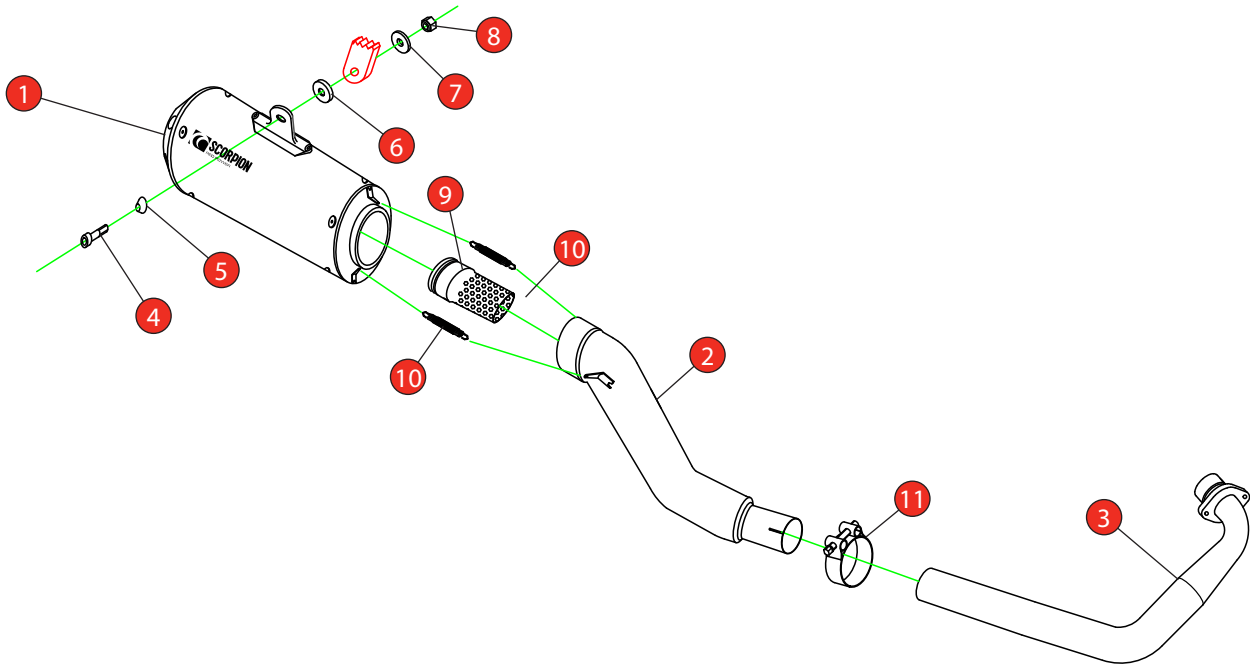

Bike	Yamaha YZF-R125	Part No.	PYA-113-SYS
Year	2019-Current	Fit Kit	Z039.10653
Notes	Where not supplied use original fittings. Remove OE Gaskets for correct fitment.	dB Killer	SCEXDBK49 - (TYPE PD)

Estimated Fitting Time: 90 Minutes

NO.	PART NO.	DESCRIPTION	QTY
1	PSC445	Red Power Silencer	1
2	CP1040	Connecting Pipe	1
3	CP1038	Header Pipe	1
Fit Kit - Z039.10653			
4	Z017.10079	M8 x 55mm Cap Head Bolt	1
5	Z026.20068	Alloy Bolt Finisher	1
6	Z026.20309	Ø30 x 10mm Anodised Alloy Spacer	1
7	Z017.10825	M8 Washer	1
8	Z017.10062	M8 Nyloc Nut	1
9	Z028.20264	Open End Internal Flute	1
10	Z028.10030	Rubber Coated Spring	2
11	Z016.10008	43-47mm Band Clamp	1

E-MARK	BSAU 193a 1993t3
DATE	28/02/2019
ISSUE	02
AUTHORISED	J.Harkin

NOTE: ENSURE SCORPION SYSTEM IS CLEAR OF MOVING PARTS AND ALL ORIGINAL FUNCTIONS WORK CORRECTLY.

STAY CONNECTED TO RED POWER.

Bike	Yamaha YZF-R125	Part No.	PYA-113-SYS
Year	2019-Current	Fit Kit	Z039.10653
Notes	Where not supplied use original fittings	dB Killer	SCEXDBK49 - (TYPE PD)

Estimated Fitting Time: 60 Minutes

A) Remove original exhaust from bike, taking care to keep all original components in a safe place.

B) Refit Scorpion exhaust as per line diagram above.

C) When fitted take bike for a short ride to ensure all functions are correct.