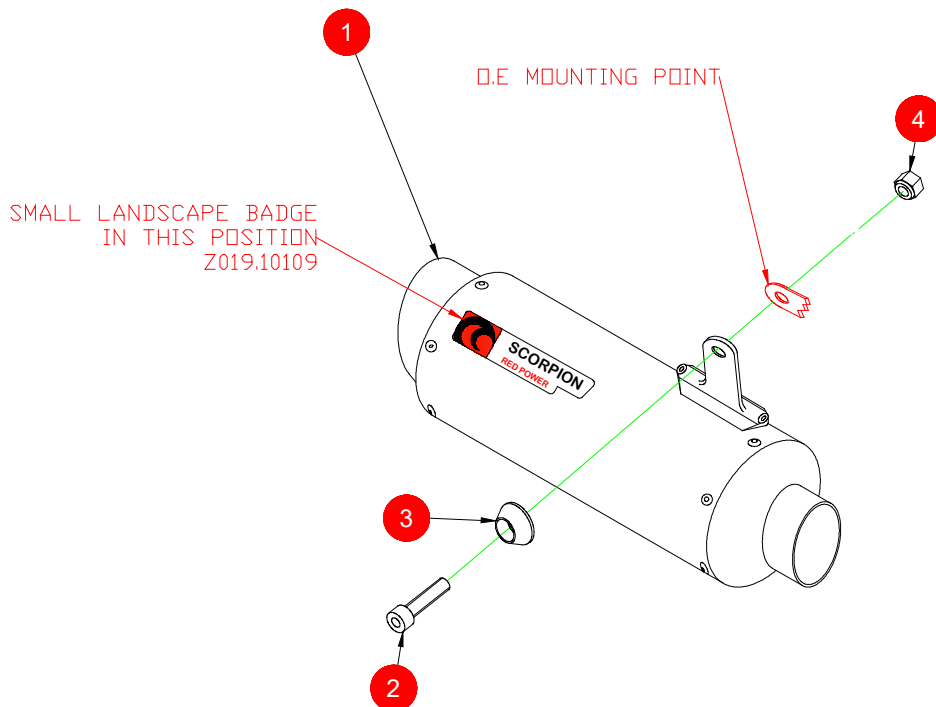

Box: PLOCK 1

BIKE	Yamaha YZF-R1 / YZF-R1M	PART NO.	YA-1002
YEAR	2015-2019	FIT KITS	Z039.10546
NOTES	Use standard fittings where not supplied Remove standard gasket if fitted.	DB-Killer	N/A

- 1 SC335 RP1-GP Silencer
- 2 M8x40mm Cap Head Bolt (Z017.10076)
- 3 Alloy Bolt Finisher (Z026.20068)
- 4 M8 Nyloc Nut (Z017.10062)

ISSUE NO.	04
DATE	15/04/21
AUTHORISED	M.Ydlibi
CHECKED	

NOTE: ENSURE SCORPION SYSTEM IS CLEAR OF MOVING PARTS AND ALL ORIGINAL FUNCTIONS WORK CORRECTLY.