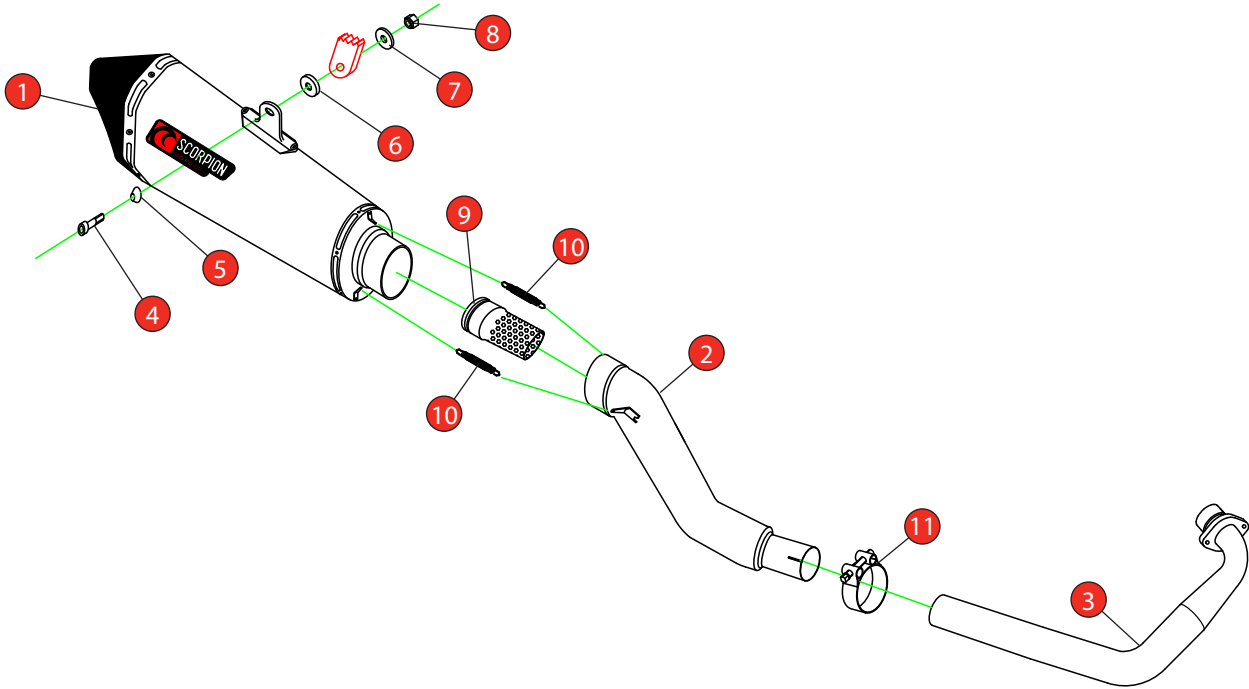

Bike	Yamaha YZF-R125	Part No.	RYA-113-SYS
Year	2019-Current	Fit Kit	Z039.10653
Notes	Where not supplied use original fittings. Remove OE Gaskets for correct fitment.	dB Killer	SCEXDBK23 - (TYPE V)

Estimated Fitting Time: 90 Minutes

NO.	PART NO.	DESCRIPTION	QTY
1	RSC231	Serket Taper Silencer	1
2	CP1039	Connecting Pipe	1
3	CP1038	Header Pipe	1
Fit Kit - Z039.10653			
4	Z017.10079	M8 x 55mm Cap Head Bolt	1
5	Z026.20068	Alloy Bolt Finisher	1
6	Z026.20309	Ø30 x 10mm Anodised Alloy Spacer	1
7	Z017.10825	M8 Washer	1
8	Z017.10062	M8 Nyloc Nut	1
9	Z028.20264	Open End Internal Flute	1
10	Z028.10030	Rubber Coated Spring	2
11	Z016.10008	43-47mm Band Clamp	1

E-MARK	BSAU 193a 1993t3
DATE	28/02/2019
ISSUE	02
AUTHORISED	J.Harkin

NOTE: ENSURE SCORPION SYSTEM IS CLEAR OF MOVING PARTS AND ALL ORIGINAL FUNCTIONS WORK CORRECTLY.

STAY CONNECTED TO RED POWER.

Bike	Yamaha YZF-R125	Part No.	RYA-113-SYS
Year	2019-Current	Fit Kit	Z039.10653
Notes	Where not supplied use original fittings	dB Killer	SCEXDBK23 - (TYPE V)

Estimated Fitting Time: 60 Minutes

A) Remove original exhaust from bike, taking care to keep all original components in a safe place.

B) Refit Scorpion exhaust as per line diagram above.

C) When fitted take bike for a short ride to ensure all functions are correct.