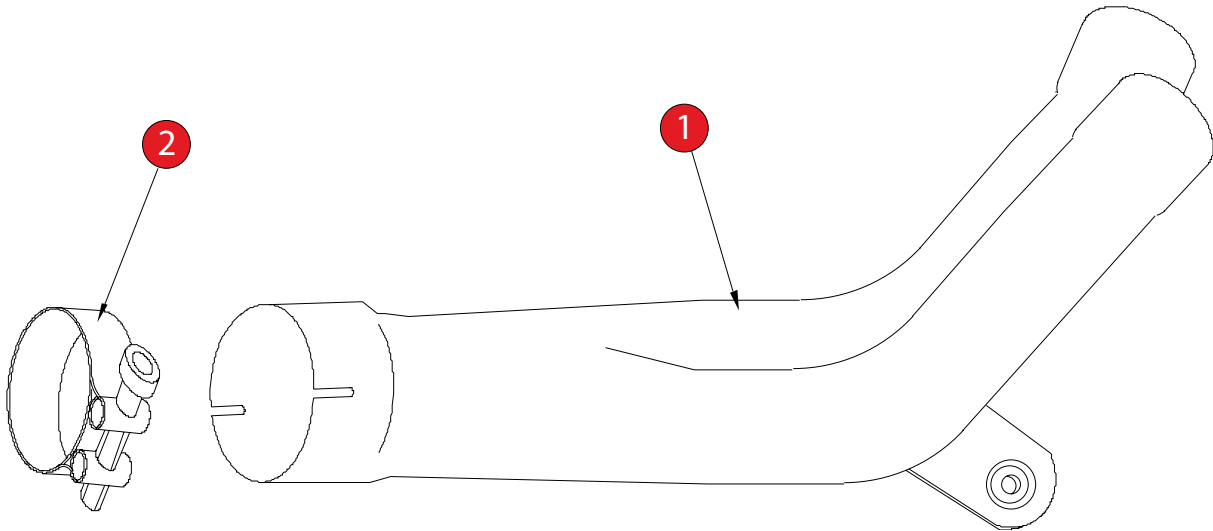

Box: PLOCK 1

BIKE	YAMAHA YZF 1000 R1 CAT REPLACEMENT PIPE	PART NO.	EYA 69
YEAR	2004 - 2006	FIT KITS	Z039.11335
NOTES	Where not supplied use original fittings	FEATURES	N/A

Please note that fitment of this product will invalidate the e-mark (approval) for EYA-69 (silencers & connecting pipes). Re-fitting the OE catalyst will re-validate the approval.

- 1 Connecting Pipe CP 238
- 2 59-63mm Band Clamp (Z016.10001)

E-MARK ROUND	
E-MARK OVAL	
ISSUE NO.	2
DATE	26/02/09
AUTHORISED	S. Northrop
CHECKED	

NOTE: ENSURE SCORPION SYSTEM IS CLEAR OF MOVING PARTS AND ALL ORIGINAL FUNCTIONS WORK CORRECTLY.