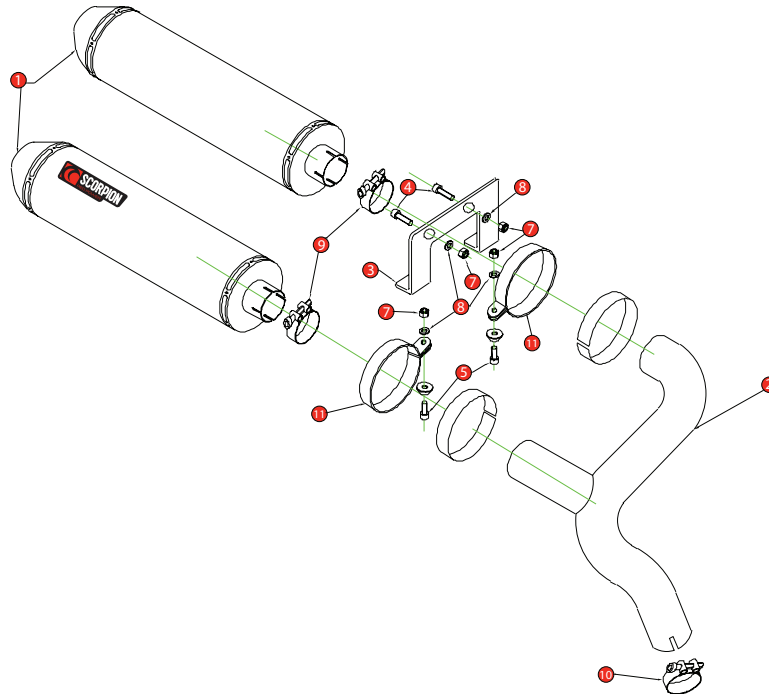

Box: PLOCK 2

BIKE	YAMAHA TENERE 660	PART NO.	EYA - 88
YEAR	2008 - 13	FIT KITS	OVAL Z039.11388
NOTES	Use standard fittings where not supplied <b>Remove standard gasket if fitted.</b>	DB-Killer	2 x SCEXDBK12 - (Type B)

- |   |  |
|---|--|
| 1 2 x 275mm Silencers ESC 170               | 8 6 x M8 x 17mm Washers (Z017.10831)         |
| 2 Connecting Pipe CP 598                    | 9 2 x 51-55mm Band Clamps (Z016.10002)       |
| 3 Mounting Bracket (Z015.20892)             | 10 47-51mm Band Clamp (Z016.10003)           |
| 4 2 x M8 x 30mm Cap Head Bolts (Z017.10074) | 11 2 x Underseat Straps Rubbers (Z028.10098) |
| 5 2 x M8 x 20mm Cap Head Bolts (Z017.10072) |  |
| 6 4 x M8 Nyloc Nuts (Z017.10062)            |  |
| 7 2 x Aluminium Bolt Finishers (Z026.20068) |  |

E-MARK ROUND	N/A
E-MARK OVAL	BSAU 193a 1990/t3
ISSUE NO.	05
DATE	22/10/2018
AUTHORISED	J,Harkin
CHECKED	

**NOTE:** ENSURE SCORPION SYSTEM IS CLEAR OF MOVING PARTS AND ALL ORIGINAL FUNCTIONS WORK CORRECTLY.