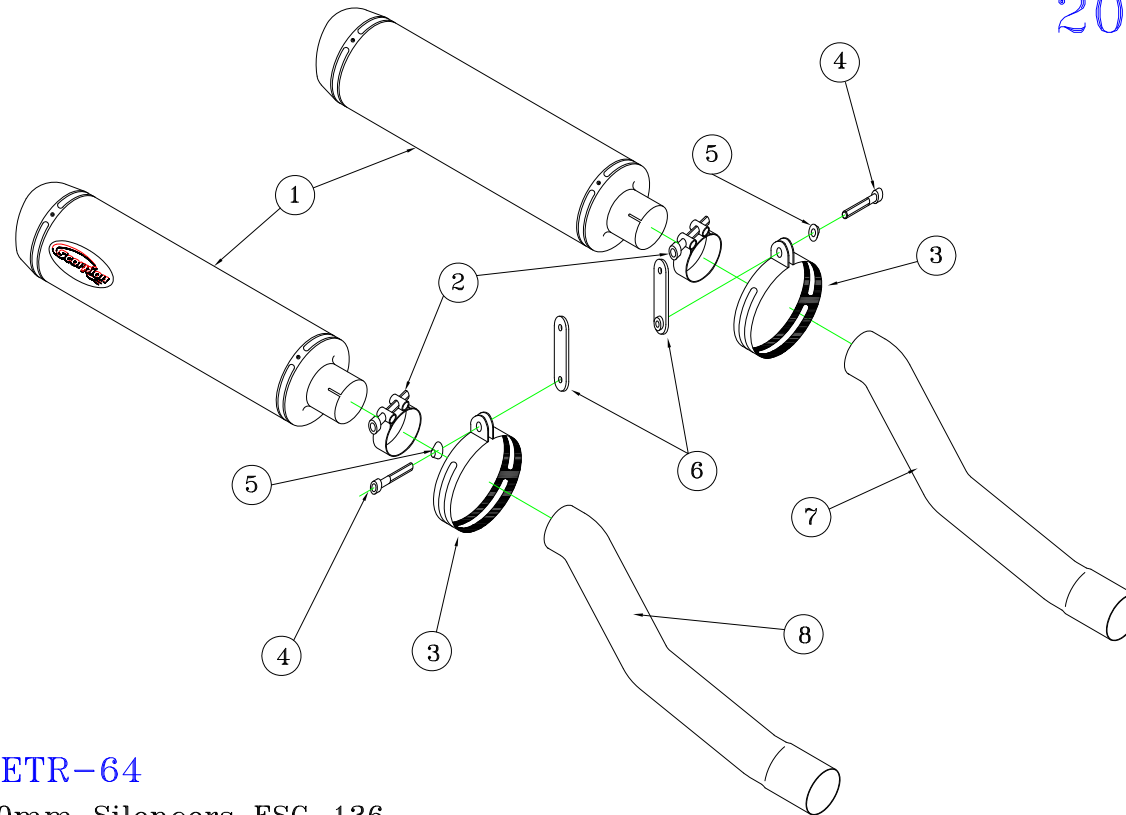

Where not supplied use original fittings

TRIUMPH STREET TRIPLE 2008-ON

Part No. ETR-64

- ① 2 off 300mm Silencers ESC-136
- ② 2 off 51-55mm Band Clamps (Z016.10002)
- ③ 2 off H Type Composite Straps (0-Z038.10088 R-Z038.10090)
- ④ 2 off M8 x 20mm Cap Head Bolts (Z017.10072)
- ⑤ 2 off Alloy Bolt Finishers (Z026.20068)
- ⑥ 2 off Mounting Brackets (Z015.10077)
- ⑦ Left Hand Connecting Pipe CP473
- ⑧ Right Hand Connecting Pipe CP472

EMark	SC-84 e4 2184
Issue No.	1
Date	14/08/08
Authorised	S.NORTHROP

Note :- ENSURE SCORPION SYSTEM IS CLEAR OF MOVING PARTS AND ALL ORIGINAL FUNCTIONS WORK CORRECTLY