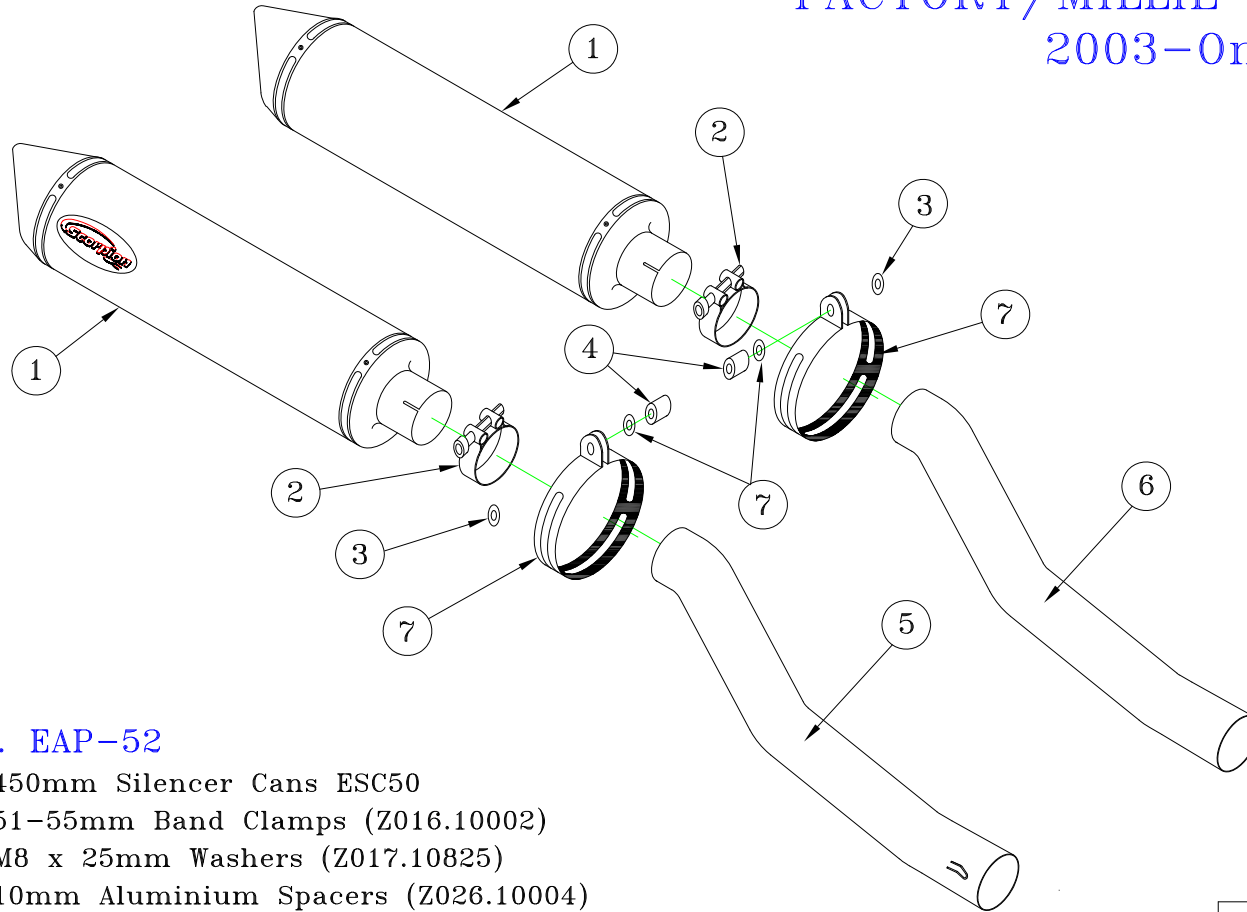

Where not supplied use original fittings

APRILIA RSV1000
FACTORY/MILLIE R/TOUNO
2003-0n

Part No. EAP-52

- ① 2 off 450mm Silencer Cans ESC50
- ② 2 off 51-55mm Band Clamps (Z016.10002)
- ③ 4 off M8 x 25mm Washers (Z017.10825)
- ④ 2 off 10mm Aluminium Spacers (Z026.10004)
- ⑤ Connecting Pipe CP219
- ⑥ Connecting Pipe CP220
- ⑦ 2 off "H" Type Composite Silencer Straps (R-Z038.10090) or (O-Z038.10088)

E-Mark Round	SCDB-RS e4 2035
E-Mark Oval	SCDB-OS e4 2072
Issue No.	6
Date	23/07/08
Authorised	S.NORTHROP

Note :- ENSURE SCORPION SYSTEM IS CLEAR OF MOVING PARTS AND ALL ORIGINAL FUNCTIONS WORK CORRECTLY